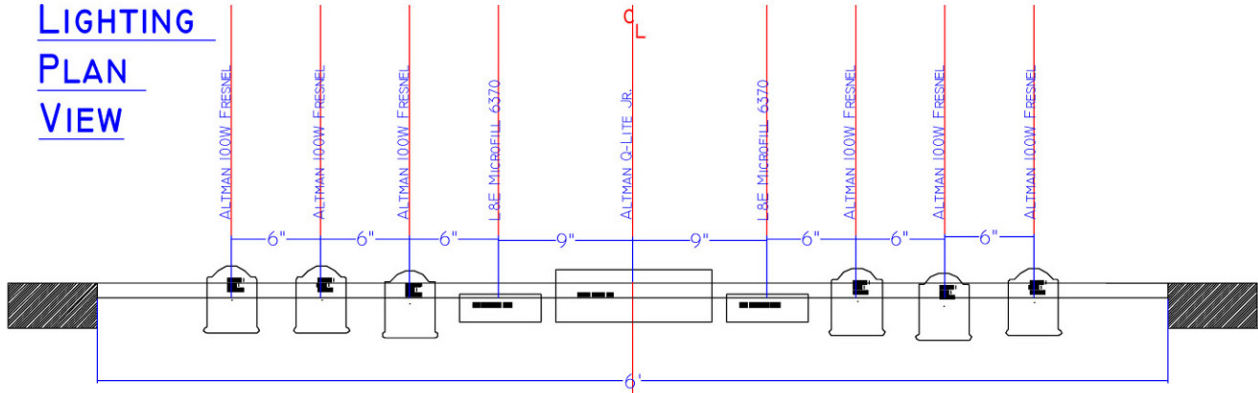

LIGHTING
PLAN
VIEW

DRILLING CENTERS

OBON -- WINDOW LIGHTING BEAM
DRAWN BY CATHY BOWREN (2/02/02)
LIGHTING DESIGN BY RANDY WARD
(540) 231.5387