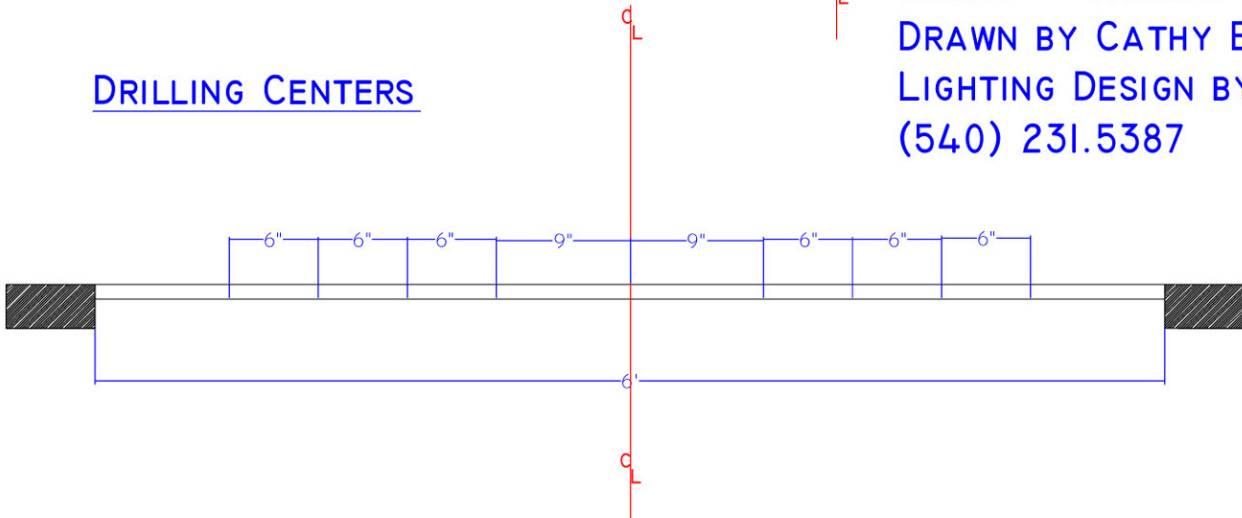

LIGHTING
PLAN
VIEW

DRILLING CENTERS

OBON -- WINDOW LIGHTING BEAM
DRAWN BY CATHY BOWREN (2/02/02)
LIGHTING DESIGN BY RANDY WARD
(540) 231.5387